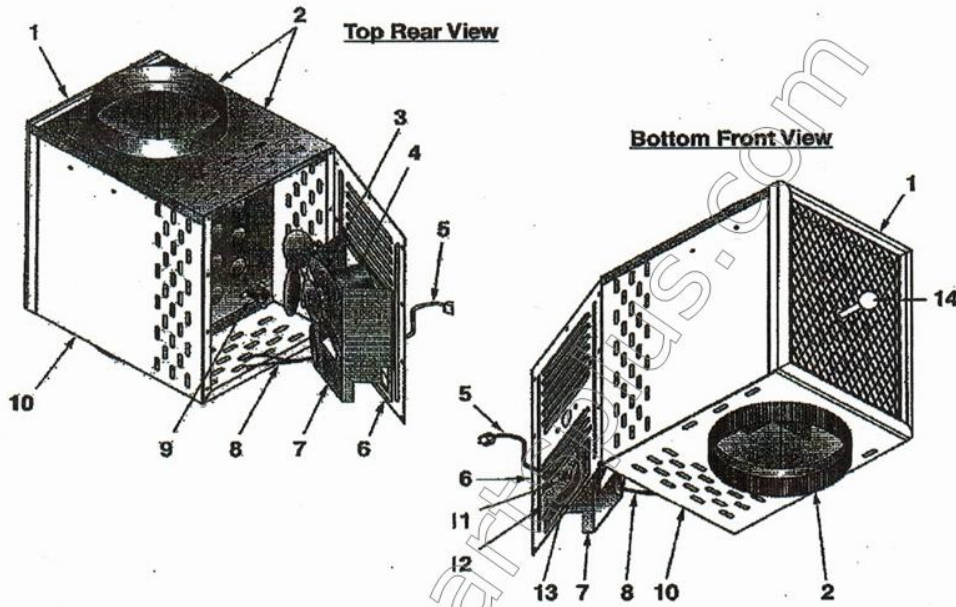

Vogelzang HG-6

When ordering missing or replacement parts,  
 always provide the following stove information:

Model Number  
 Part Number  
 Part Description

**HG-6  
 Parts List**

Part #	Ref #	Description	Qty
1	1	Nickle Trim	1
2	2	Heat Exchanger Assembly	1
3	3	Fan Blade	1
4	4	Fan Motor	1
		Motor Capacitor (not shown)	1
5	5	Cord, Power Supply	1
6	6	Rear Panel	1
7	7	Motor Bracket	1
8	8	Thermostat Wires	2
9	9	Thermostat	2
10	10	Outside Case	1
11	11	Bushing, Strain Relief	1
12	12	Junction Box Cover	1
13	13	Toggle Switch	1
14	14	Scraper Knob	1